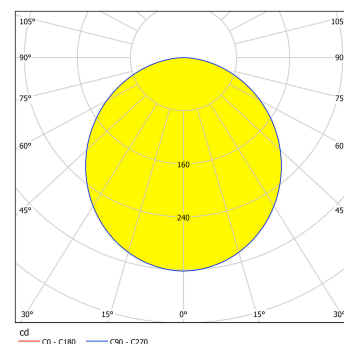

Project _____

Notes _____

Amount _____

Date _____

FUEVA 1 PRO recessed light 64623

PRODUCTSHEET

Technical Information

Material number	64623
Type	recessed light
max. Wattage (1)	10,5W
Illuminant Type (1)	LED
Lumen with Cover	900
Kelvin Complete	3000K
Glass/Shade Material	plastic
Function	LED not replaceable
Beamangle (in °)	112
Operation Voltage	300mA
Article Length (in mm)	170
Article Width (in mm)	170
Article Height (in mm)	30
Installation Depth (in mm)	40
Protection Degree	IP20
Protection Class	2
Net Weight (in kg)	0.32
Colour Tolerance (LED, SDCM)	3
Enclosure Material	cast metal
Enclosure Colour	white
colour code	RAL9003
lifetime (Lx)	L70
Nominal Lifetime (in h)	50000
Serial name	FUEVA 1 PRO

10,5W

1400l
m

□ 155
X155